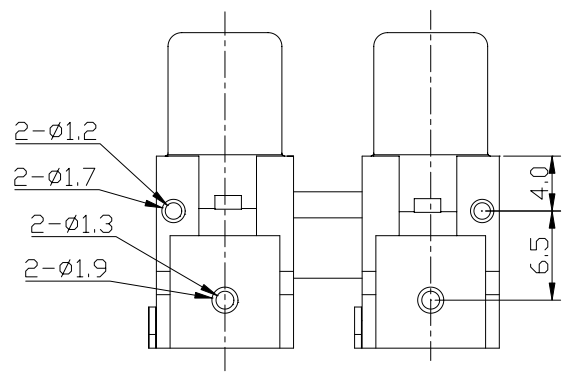

P, C, B LAYOUT

MODEL NO.	①	②
RCA-201-YW	YELLOW	WHITE
RCA-201-YE	YELLOW	RED
RCA-201-WY	WHITE	YELLOW
RCA-201-WR	WHITE	RED
RCA-201-RY	RED	YELLOW
RCA-201-RW	RED	WHITE

KWAN DA INDUSTRIAL CO., LTD.

TITLE : RCA JACK

MODEL : RCA-201 (W162)

UNIT : MM	DWN.	DATE
SCALE : 2 : 1	CHK'D	DATE
VERSION 01	APPD.	DATE

TOLERANCE	ANGLE TOL
<=1.5mm±0.1	±2°
> 1.5mm±0.2	
>= 10mm±0.3	

NO.	PART NAME	MATERIAL	QTY	FINISHING
4	TERMINAL	BRASS STRIP	1	Ag PLATED
3	SLEEVE	BRASS STRIP	2	Ni PLATED
2	WASHER	PBT	2	RED/WHITE/YELLOW
1	HOUSING	PBT	1	BLACK