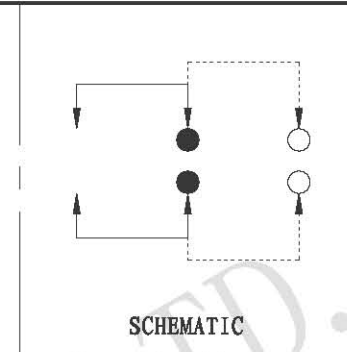

L:2-15

OPTIONAL KNOB TYPE

PGA	
GEE	
VGC	

**KD**

**KWAN DA INDUSTRIAL CO., LTD.**

TITLE : HORIZONTAL SLIDE SWITCH

MODEL : SK22D04

TOLERANCE  
 ≤ 5mm ± 0.1mm  
 > 5mm ± 0.2mm

ANGLE TOL  
 ± 2°

UNIT : MM	DWN.	DATE
SCALE : 4 : 1	CHK'D	DATE
VERSION 01	APPD.	DATE

NO.	PART NAME	MATERIAL	QTY	FINISHING
5	BROAD	PHENOLIC RESIN	1	NATURE
4	CONTACT CLIP	PBS	2	NATURE
3	FRAME	IRON STRIP	1	BLACK
2	TERMINAL	BRASS STRIP	4	Ag PLATED
1	KNOB	POM	1	BLACK