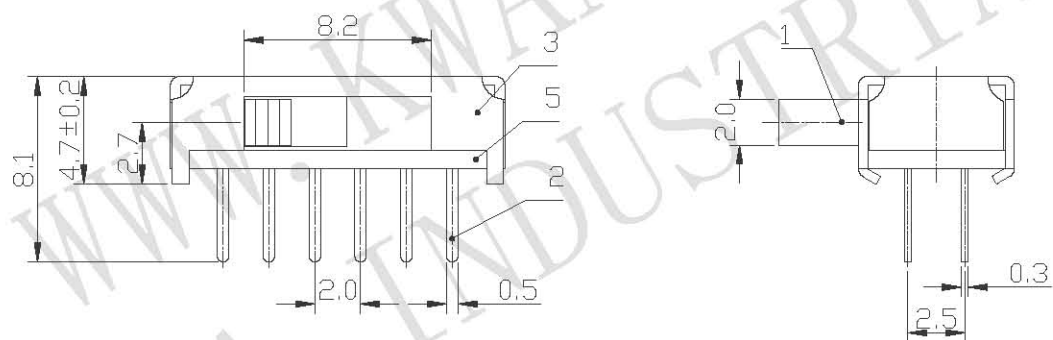

SCHMATIC

L=2~15

OPTIONAL KNOB TYPE

GBG		
VGC		
GFP		
GEE		

KWAN DA INDUSTRIAL CO., LTD.

TITLE : HORIZONTAL SLIDE SWITCH

MODEL : SK24D12B

UNIT : MM	DWN.	DATE
SCALE : 2.5 : 1	CHK'D	DATE
VERSION 02	APPD.	DATE

TOLERANCE	ANGLE TOL
<=5mm ±0.1	±2°
> 5mm ±0.2	

NO.	PART NAME	MATERIAL	QTY	FINISHING
5	BOARD	PHENOLIC RESIN	1	NATURE
4	CONTACT CLIP	PBS STRIP	2	NATURE
3	FRAME	IRON STRIP	1	Ni PLATED
2	TERMINAL	BRASS STRIP	12	Ag PLATED
1	KNOB	POM	1	BLACK