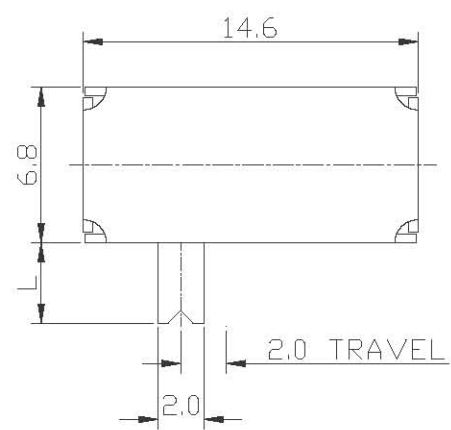

SCHMATIC

L=2~15

OPTIONAL KNOB TYPE

GBG		
VGC		
GFP		
GEE		

KWAN DA INDUSTRIAL CO., LTD.

TITLE : HORIZONTAL SLIDE SWITCH

MODEL : SK24D12B

UNIT : MM	DWN.	DATE
SCALE : 2.5 : 1	CHK'D	DATE
VERSION 02	APPD.	DATE

TOLERANCE	ANGLE TOL
<=5mm ±0.1	±2°
> 5mm ±0.2	

NO.	PART NAME	MATERIAL	QTY	FINISHING
5	BOARD	PHENOLIC RESIN	1	NATURE
4	CONTACT CLIP	PBS STRIP	2	NATURE
3	FRAME	IRON STRIP	1	Ni PLATED
2	TERMINAL	BRASS STRIP	12	Ag PLATED
1	KNOB	POM	1	BLACK