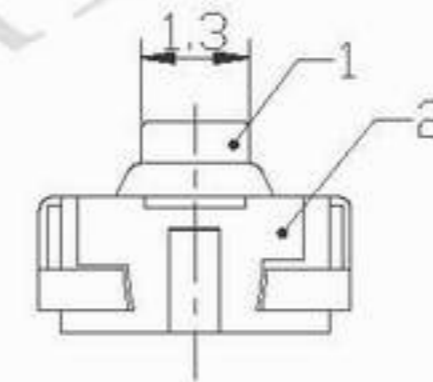

SCHEMATIC

KWAN DA INDUSTRIAL CO., LTD.

TITLE : TACT SWITCH
 MODEL : TD-29XU (W182)

UNIT : MM	DWN.	DATE
SCALE : 6 : 1	CHK'D	DATE
VERSION 01	APPD.	DATE

TOLERANCE	ANGLE TOL
<-1.5mm ± 0.1	± 2°
>1.5mm ± 0.2	

NO.	PART NAME	MATERIAL	QTY.	FINISHING
6	SEAL PLATED	PBT	1	GRBY
5	CONTACT	SUS	1	NATURE
4	TERMINAL	BRASS STRIP t=0.2mm	2	Ag PLATED
3	COVER	IRON STRIP	1	Ni PLATED
2	CASE	NYLON	1	BLACK
1	KNOB	NYLON	1	RED