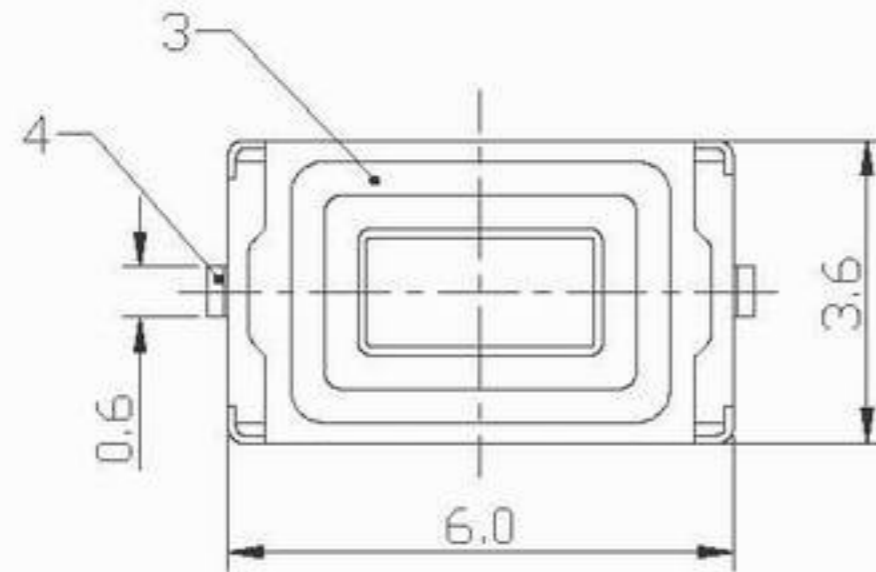

SCHEMATIC

KWAN DA INDUSTRIAL CO., LTD.

TITLE : TACT SWITCH
 MODEL : TD-29XU (W182)

UNIT : MM	DWN.	DATE
SCALE : 6 : 1	CHK'D	DATE
VERSION 01	APPD.	DATE

TOLERANCE	ANGLE TOL
<-1.5mm ± 0.1	± 2°
>1.5mm ± 0.2	

NO.	PART NAME	MATERIAL	QTY.	FINISHING
6	SEAL PLATED	PBT	1	GRBY
5	CONTACT	SUS	1	NATURE
4	TERMINAL	BRASS STRIP t=0.2mm	2	Ag PLATED
3	COVER	IRON STRIP	1	Ni PLATED
2	CASE	NYLON	1	BLACK
1	KNOB	NYLON	1	RED