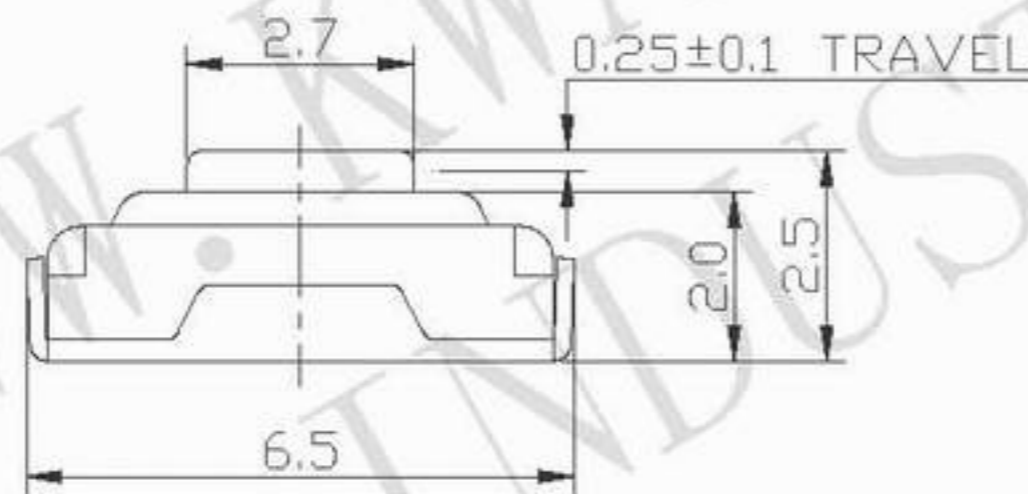

SCHEMATIC

KWAN DA INDUSTRIAL CO., LTD.

TITLE : TACT SWITCH
 MODEL : TD-29XU (W182)

UNIT : MM	DWN.	DATE
SCALE : 6 : 1	CHK'D	DATE
VERSION 01	APPD.	DATE

TOLERANCE	ANGLE TOL
<-1.5mm ± 0.1	± 2°
>1.5mm ± 0.2	

NO.	PART NAME	MATERIAL	QTY.	FINISHING
6	SEAL PLATED	PBT	1	GRBY
5	CONTACT	SUS	1	NATURE
4	TERMINAL	BRASS STRIP t=0.2mm	2	Ag PLATED
3	COVER	IRON STRIP	1	Ni PLATED
2	CASE	NYLON	1	BLACK
1	KNOB	NYLON	1	RED